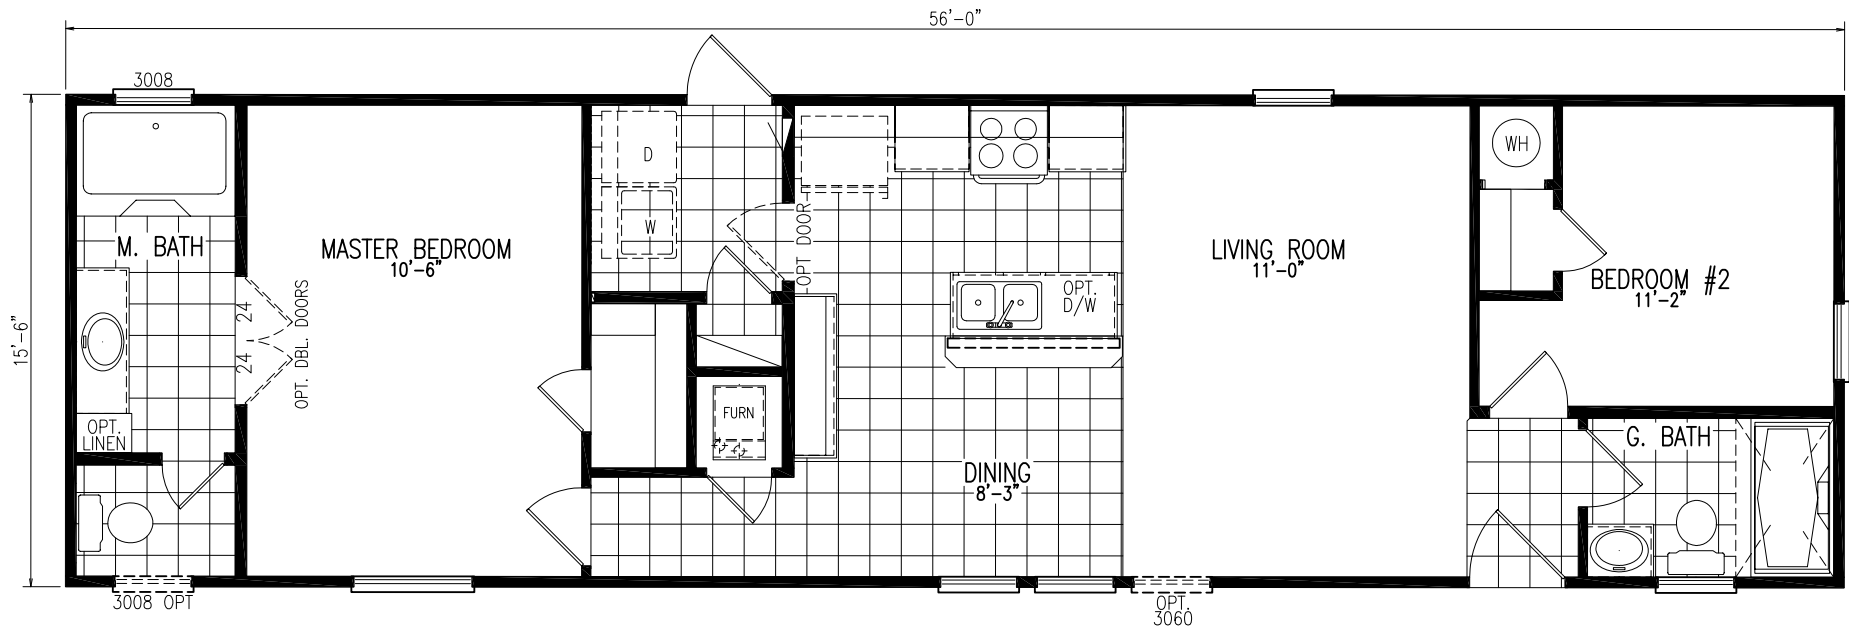

OPT. SHOWER

OPT. SPLIT WNDWS

### SS Select 9602

16 x 56 (60) 868 Lvg Sq Ft  
2 Bedrooms 2 Baths