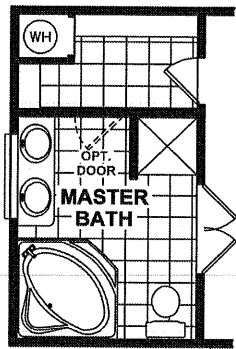

**MODEL: 337**  
 16'x76' (80' OVERALL)  
 APPROX. 1178 SQ. FT.  
 3 BEDROOM, 2 BATH

OPT. LUXURY BATH