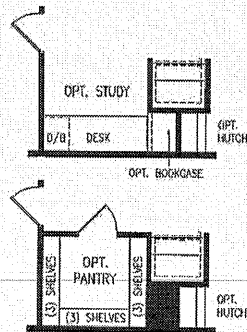

# Southern Star

MODEL SS-6001  
 16' x 76' 1178 SQ. FT.  
 3 BEDROOMS, 2 BATHS

Due to continued improvements and material change, specifications may change without notice

**OAK CREEK  
 HOMES**