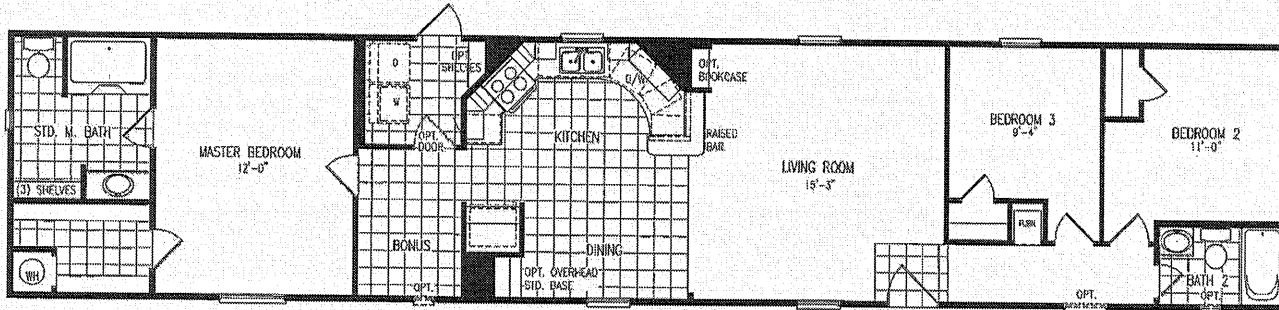

# Southern Star

MODEL SS-6001  
 16' x 76' 1178 SQ. FT.  
 3 BEDROOMS, 2 BATHS

Due to continued improvements and material change, specifications may change without notice

**OAK CREEK  
 HOMES**