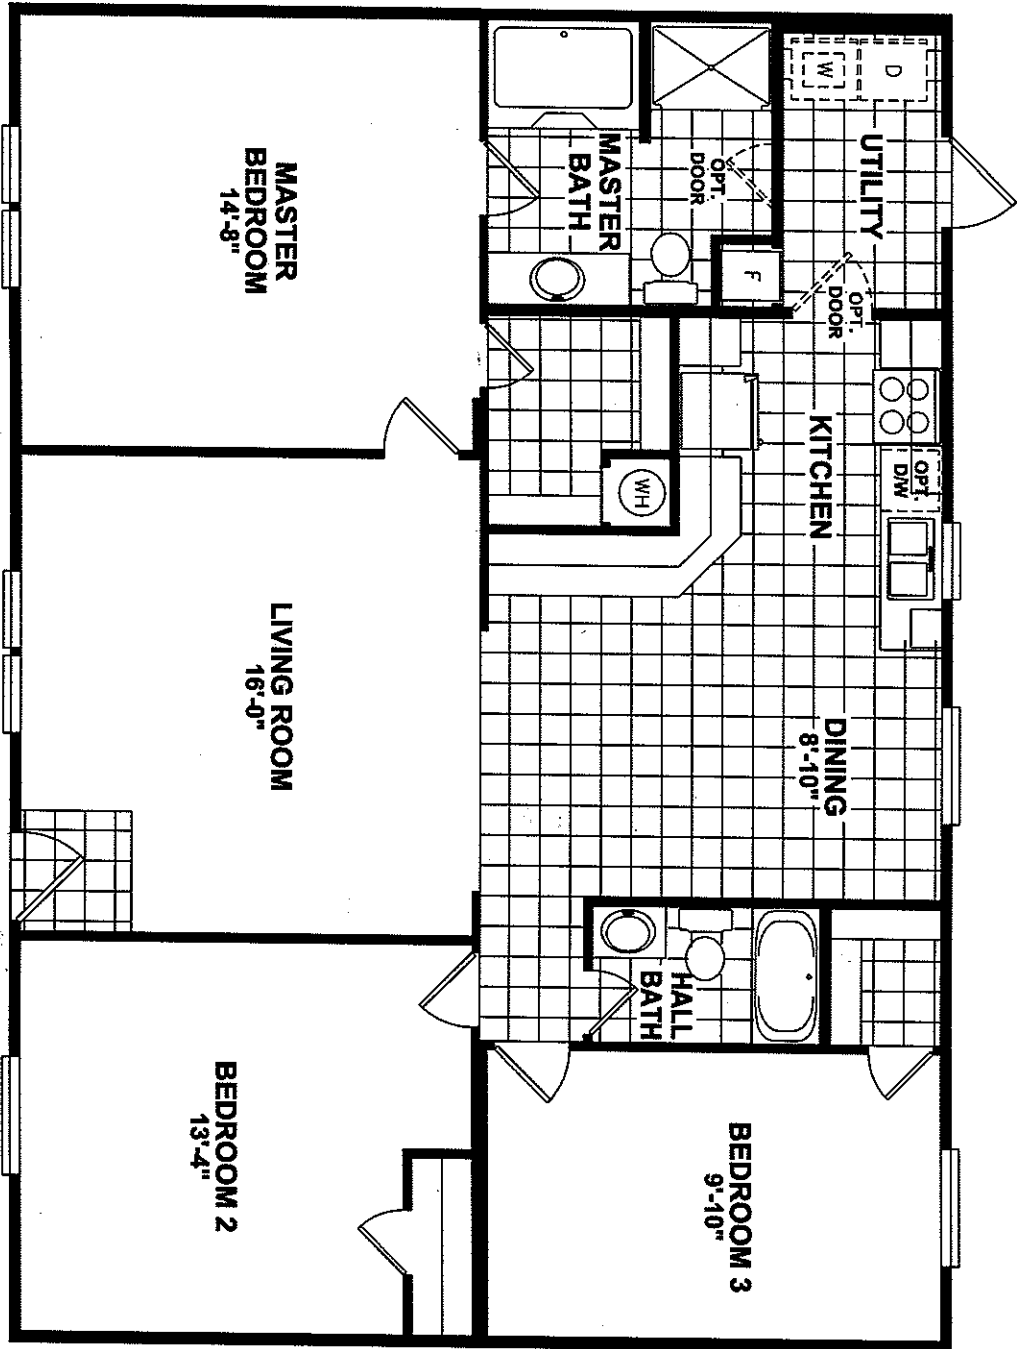

MODEL: 3348
32'x44' (48' OVERALL)
APPROX. 1364 SQ. FT.
3 BEDROOM, 2 BATH

5
2