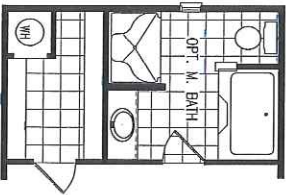

MODEL SS-6001
 16' x 76' 1178 SQ. FT.
 3 BEDROOMS, 2 BATHS

Due to continued improvements and material change, specifications may change without notice

OAK CREEK
 HOMES