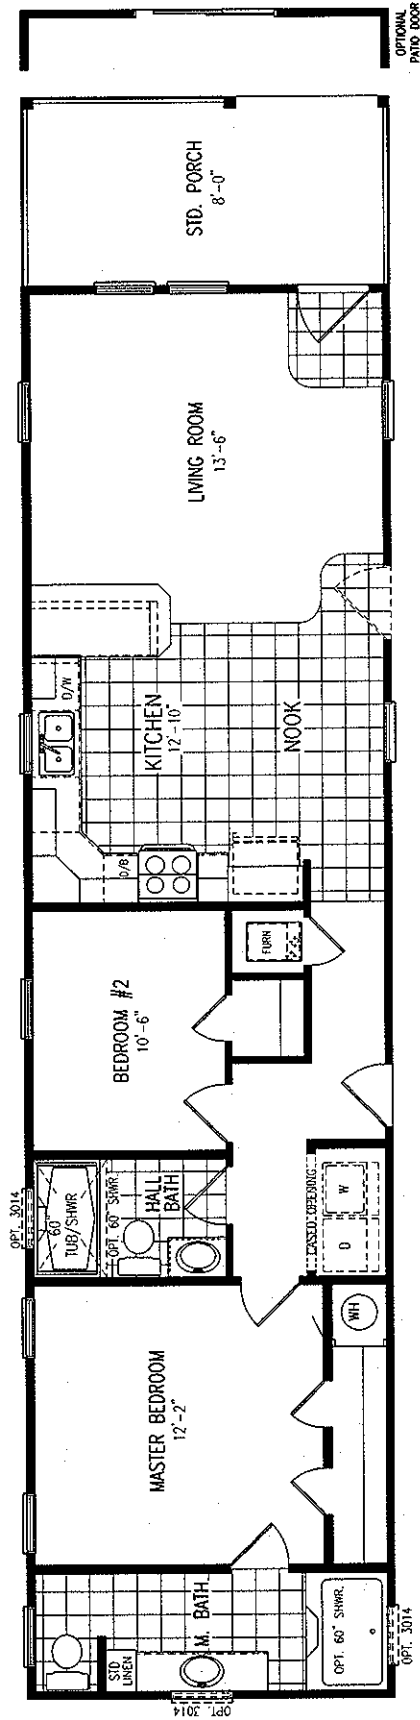

OAK CREEK HOMES

Energy Star Certified Builder
*Optional or not available on some models

Exclusive 7-Year Home Warranty
OAK CREEK Home Guard

SS 9601
16 x 68 (72) 930 lvg. sq. ft.
2 Bedroom 2 Bath
8' Porch is Included

Experience

Quality

Innovation

oakcreekhomes.com