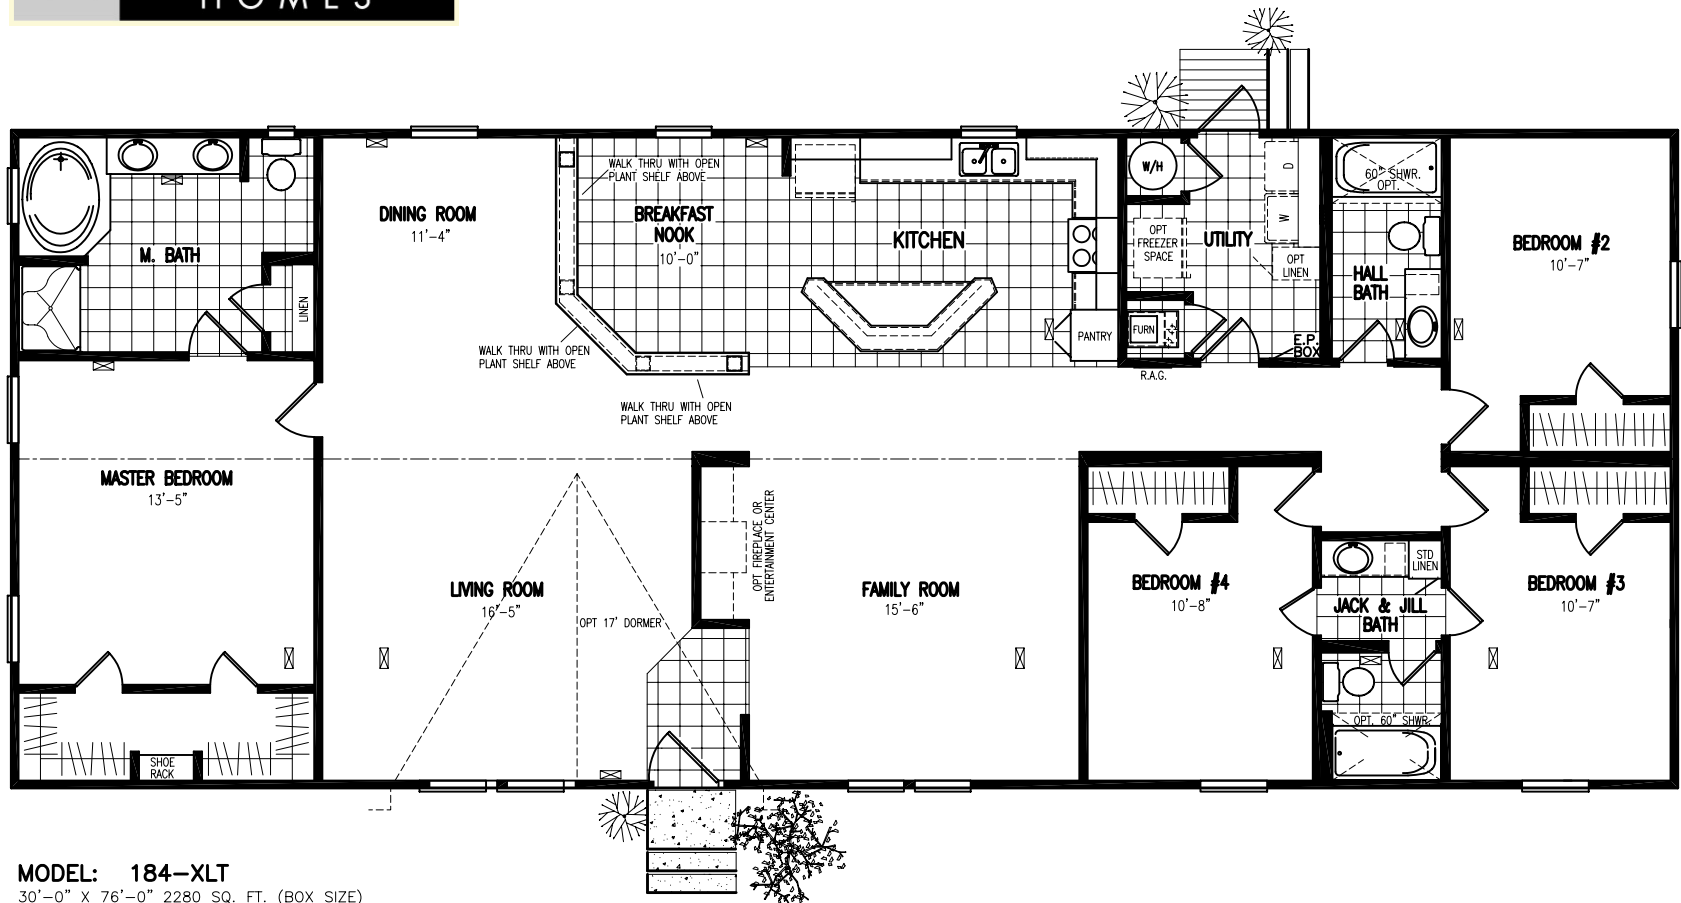

# OAK CREEK HOMES

**MODEL: 184-XLT**

30'-0" X 76'-0" 2280 SQ. FT. (BOX SIZE)  
4 BEDROOMS, 3 BATHS