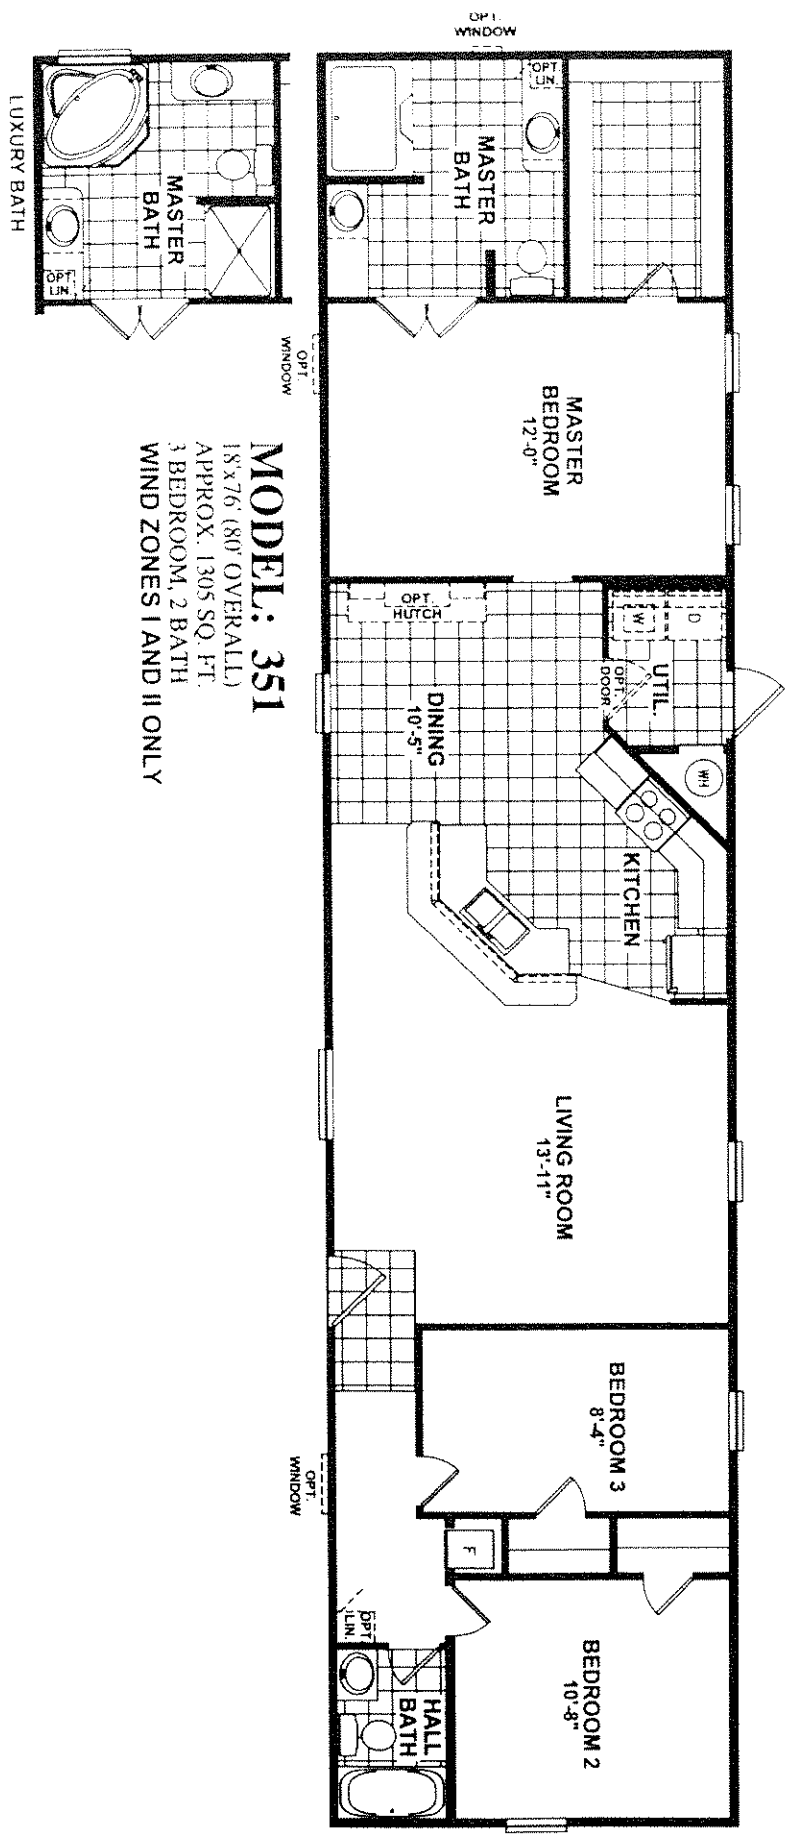

# OAK CREEK HOMES

Optional or not available in some models

**Exclusive 7-Year  
Home Warranty**

**OAK CREEK  
Home Guard**

**MODEL: 351**  
 18 x 76' (80' OVERALL)  
 APPROX. 1305 SQ. FT.  
 3 BEDROOM, 2 BATH  
 WIND ZONES I AND II ONLY

**Experience**

**Quality**

**Innovation**

**oakcreekhomes.com**

All home model or exceed all HUD, Federal Construction and Safety Standards. See prospectus for details. Plans and axes may have been modified after inspection for safety and appearance. Add 4 feet (approx.) to length dimension for high. All measurements are nominal. ©2010 Oak Creek Homes.